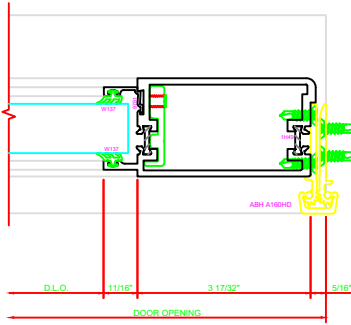

100 TOP RAIL
S/A D302

200 BOTTOM RAIL
S/A D302