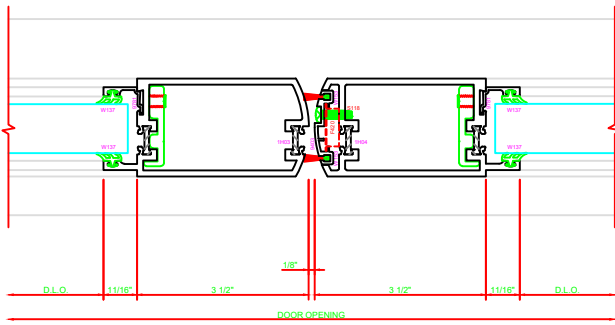

401 MEETING STILES
D302

318 STILE
S/A D302 FOR EFCO STANDARD ABH A160HD CONTINUOUS HINGE