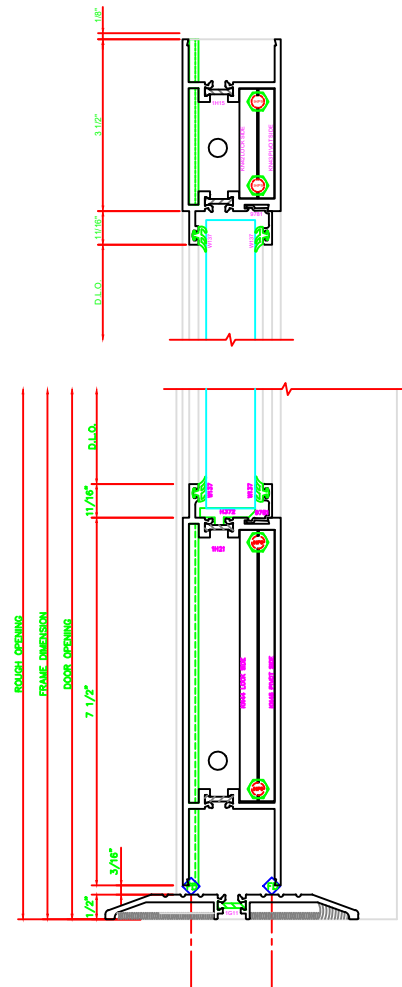

100 TOP RAIL
S/A D302

200 BOTTOM RAIL
S/A D302