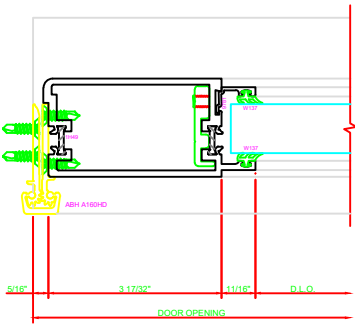

317 STILE
S/A D302 FOR EFCO STANDARD ABH A160HD CONTINUOUS HINGE